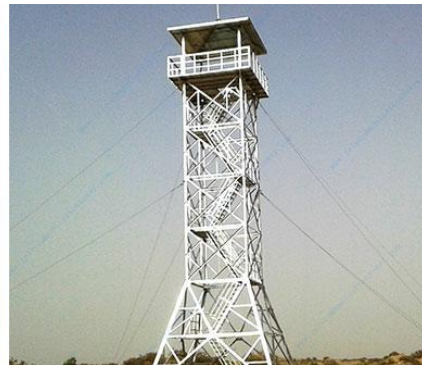

Forest Fire Observation Towers Monitoring Tower Watch Security

As the professional manufacturers, Mao Tong would like to provide you high quality Forest Fire Observation Towers Monitoring Tower Watch Security. Cover an area of an area small, save land resource, convenient location the towers are light weight, convenient transportation and installation, short construction time limit for a project cost is low.

Product Description

Mao Tong is a professional leader China Forest Fire Observation Towers Monitoring Tower Watch Security manufacturers with high quality and reasonable price.

Forest Fire Observation Towers Monitoring Tower Watch Security Description: Monitoring tower is on the basis of the Eiffel Tower, the professional research with great concentration, developed integrating communication, monitoring, lighting tower tall steel structure monitoring equipment! Main functions: duty personnel observation outlook; Install surveillance cameras.

Forest Fire Observation Towers Monitoring Tower Watch Security Main application: schools, square, parking lot, high-rise buildings, forest fire prevention, river dam, beach department.

Forest Fire Observation Towers Monitoring Tower Watch Security Features: cover an area of an area small, save land resource, convenient location the towers are light weight, convenient transportation and installation, short construction time limit for a project cost is low. Design conforms to the national steel structure design specification and the tower mast design procedures, structural safety and reliability.

Forest Fire Observation Towers Monitoring Tower Watch Security Main use profile: Angle steel, round steel, etc. Connection mode: screw connection, welding

Please Notice
Why do you choose maotong products?
Professional Supplier, Quality be Promised,Customize Support,Good Service